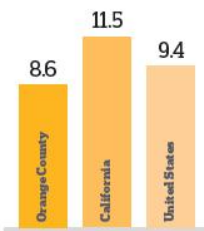

creative genius

FROM INTERIOR DESIGNERS TO AUTO DESIGNERS, GRAPHIC ARTISTS TO GAMING ARTISTS - MEET THE TALENT WHOSE IDEAS AND INGENUITY HAVE MADE O.C. A HUB FOR CREATIVITY

5 key steps to reviving the region's new-home industry

EXECUTIVE HEALTH:

What you need to know to avoid burnout

Plus... OC METRO's essential guide to event planning and catering

Business

25

STATS

16.6%, 18.8%
Orange County's **CURRENT OVERALL OFFICE VACANCY** and 2008 year-end overall office vacancy, respectively
Source: Cushman & Wakefield

15 The number of O.C.-based companies that made Inc. magazine's 2009 list of the **500 FASTEST-GROWING COMPANIES** in the U.S.

13,416.4%
The growth rate of No. 2-ranked **NATIONAL RETIREMENT PARTNERS**, of San Juan Capistrano
Source: Inc. 500

Go deep

Irvine's Power Plate is a revolutionary health and fitness system.
by Michelle Slieff

What's hot this month? It's your bod after a few workouts with Power Plate technology. The company, which relocated its corporate offices to Irvine last year, utilizes advanced vibration technology that targets your muscles and provides a better workout than your old elliptical machine. And you can easily squeeze a session into your executive lunch hour.

Celebrities such as Madonna and Courteney Cox have been known to use Power Plate to help them get their red-carpet figures.

While using Power Plate's advanced vibration technology, you can tone, tighten and rid yourself of that troublesome belly fat. It also increases flexibility and strength. Set on the higher speeds, a Power Plate workout can target 95 percent of muscle fibers, compared to the 30 to 50 percent targeted during regular training, stabilization on a moving platform or deep-tissue massage.

Power Plate retailers can be found